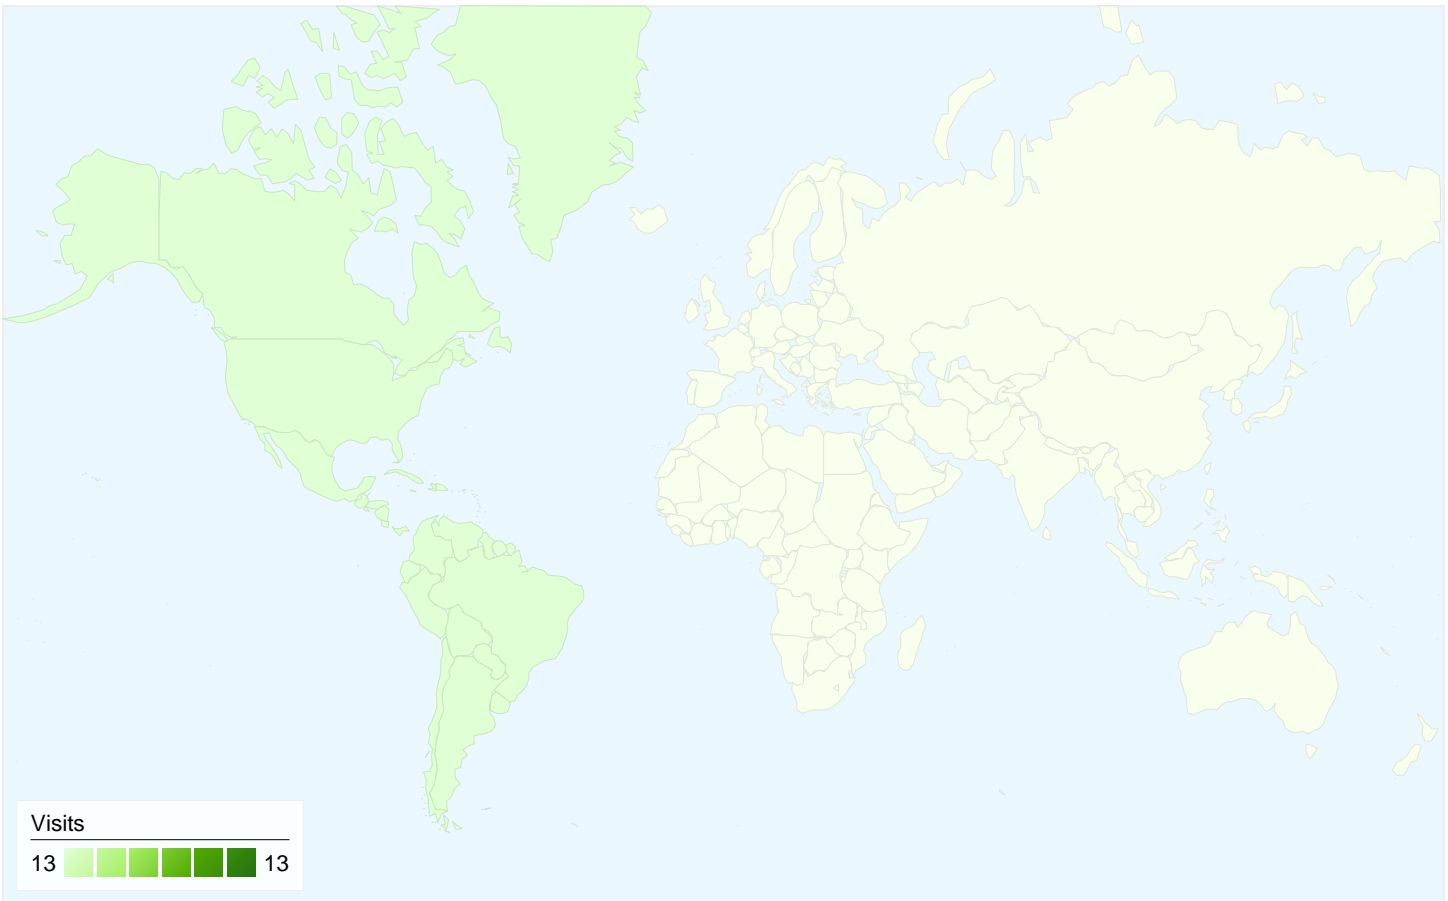

13 visits came from 1 continents

Site Usage

Visits 13 % of Site Total: 100.00%	Pages/Visit 3.92 Site Avg: 3.92 (0.00%)	Avg. Time on Site 00:00:44 Site Avg: 00:00:44 (0.00%)	% New Visits 92.31% Site Avg: 92.31% (0.00%)	Bounce Rate 38.46% Site Avg: 38.46% (0.00%)	
Continent	Visits	Pages/Visit	Avg. Time on Site	% New Visits	Bounce Rate
Americas	13	3.92	00:00:44	92.31%	38.46%