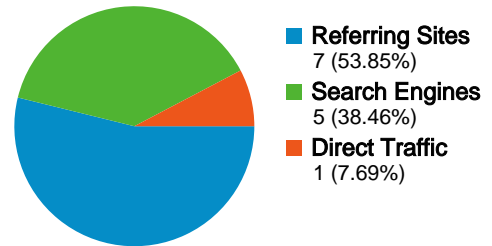

13 Visits

13 Absolute Unique Visitors

51 Pageviews

3.92 Average Pageviews

00:00:44 Time on Site

38.46% Bounce Rate

92.31% New Visits

Technical Profile

Browser	Visits	% visits	Connection Speed	Visits	% visits
Internet Explorer	6	46.15%	Cable	5	38.46%
Firefox	6	46.15%	DSL	4	30.77%
Safari	1	7.69%	Unknown	2	15.38%
			Dialup	1	7.69%
			T1	1	7.69%

All traffic sources sent a total of 13 visits

-  7.69% Direct Traffic
-  53.85% Referring Sites
-  38.46% Search Engines

Top Traffic Sources

Sources	Visits	% visits
wmich.facebook.com (referral)	5	38.46%
google (organic)	5	38.46%
(direct) ((none))	1	7.69%
sourceofvitality.com (referral)	1	7.69%
michaelmarkel.com (referral)	1	7.69%