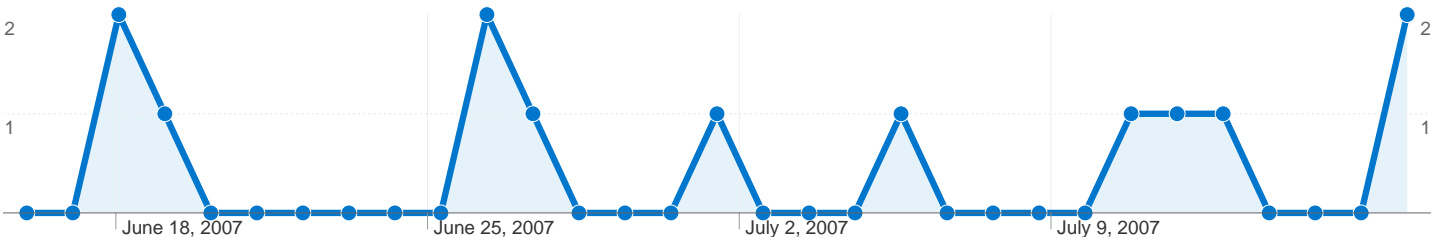

13 people visited this site

13 Visits

13 Absolute Unique Visitors

51 Pageviews

3.92 Average Pageviews

00:00:44 Time on Site

38.46% Bounce Rate

92.31% New Visits

Technical Profile

Browser	Visits	% visits	Connection Speed	Visits	% visits
Internet Explorer	6	46.15%	Cable	5	38.46%
Firefox	6	46.15%	DSL	4	30.77%
Safari	1	7.69%	Unknown	2	15.38%
			Dialup	1	7.69%
			T1	1	7.69%