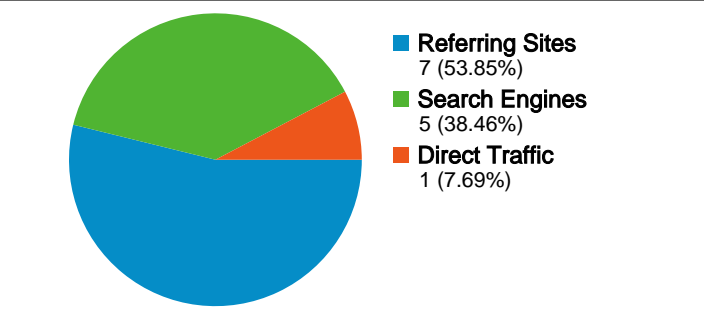

Traffic Sources Overview

Content Overview

Pages	Pageviews	% Pageviews
/	16	31.37%
/sites.html	10	19.61%
/about.html	7	13.73%
/hosting.html	5	9.80%
/index.html	3	5.88%