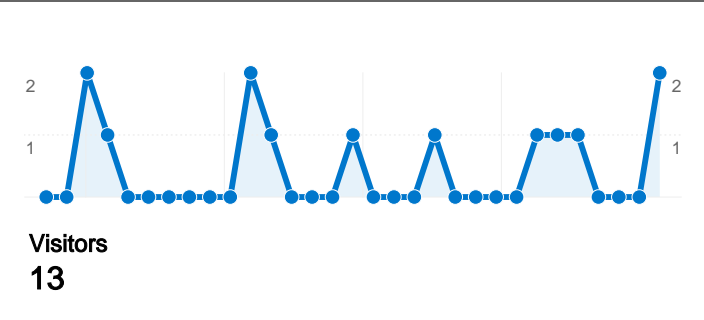

Site Usage

13 Visits

51 Pageviews

3.92 Pages/Visit

00:00:44 Avg. Time on Site

38.46% Bounce Rate

92.31% % New Visits

Visitors Overview

13 Visits

13 Absolute Unique Visitors

51 Pageviews

3.92 Average Pageviews

00:00:44 Time on Site

38.46% Bounce Rate

92.31% New Visits

Technical Profile

Keywords	Visits	% visits
mcm development	3	60.00%
mcm developers	1	20.00%
"mcm development"	1	20.00%

13 visits came from 1 continents

Site Usage

Visits 13 % of Site Total: 100.00%	Pages/Visit 3.92 Site Avg: 3.92 (0.00%)	Avg. Time on Site 00:00:44 Site Avg: 00:00:44 (0.00%)	% New Visits 92.31% Site Avg: 92.31% (0.00%)	Bounce Rate 38.46% Site Avg: 38.46% (0.00%)	
Continent	Visits	Pages/Visit	Avg. Time on Site	% New Visits	Bounce Rate
Americas	13	3.92	00:00:44	92.31%	38.46%

Pages on this site were viewed a total of 51 times

51 Pageviews

34 Unique Views

38.46% Bounce Rate

Top Content

Pages	Pageviews	% Pageviews
/	16	31.37%
/sites.html	10	19.61%
/about.html	7	13.73%
/hosting.html	5	9.80%
/index.html	3	5.88%