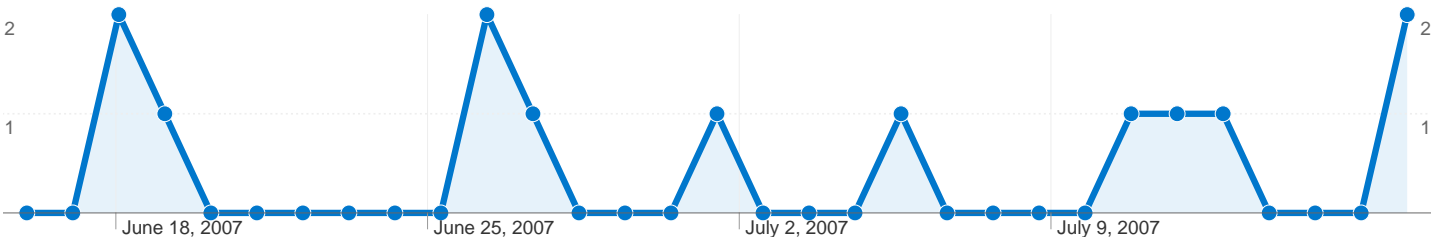

All traffic sources sent a total of 13 visits

- 7.69% Direct Traffic
- 53.85% Referring Sites
- 38.46% Search Engines