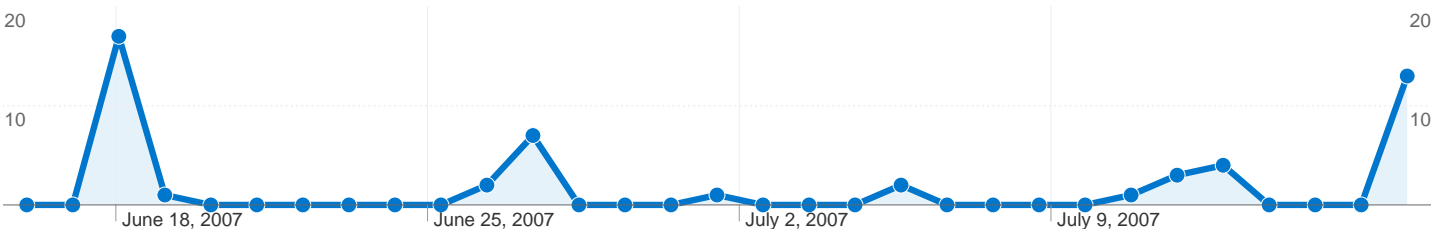

Pages on this site were viewed a total of 51 times

51 Pageviews

34 Unique Views

38.46% Bounce Rate

Top Content

Pages	Pageviews	% Pageviews
/	16	31.37%
/sites.html	10	19.61%
/about.html	7	13.73%
/hosting.html	5	9.80%
/index.html	3	5.88%